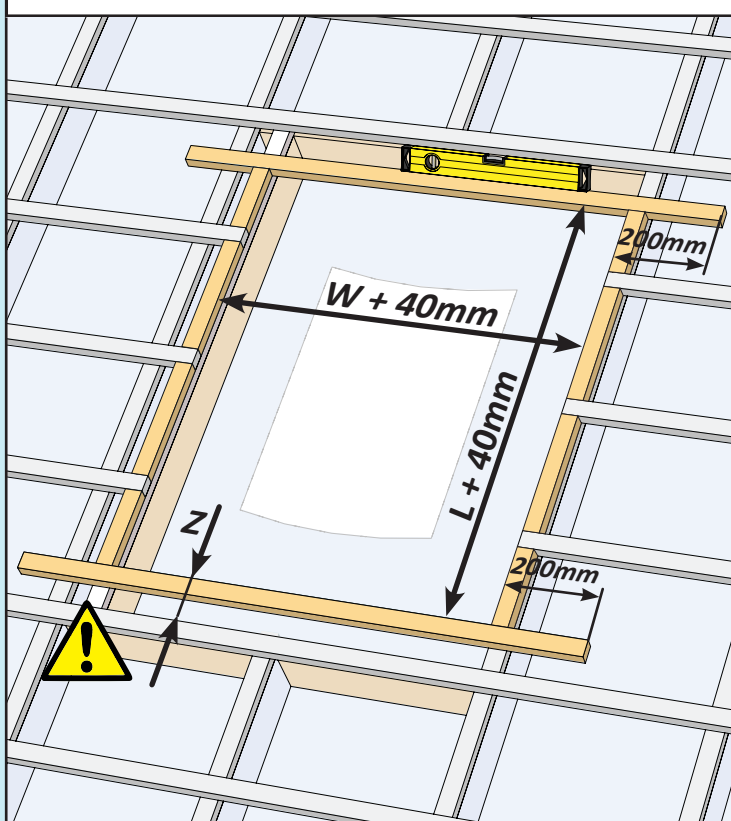

- ✓ Integrated Thermal Collar
- ✓ Recessed Fit as Standard
- ✓ Unique Flick Fit Installation

000mm x 000mm

00kg

00°-00°

CE

0- 45mm

0 - 90mm

Z = 100mm

Z = 120mm-140mm

17

4x 30mm

3x 30mm

L = 1400mm
L = 1600mm

18

19

~3°

Max. 500mm

33

34

35