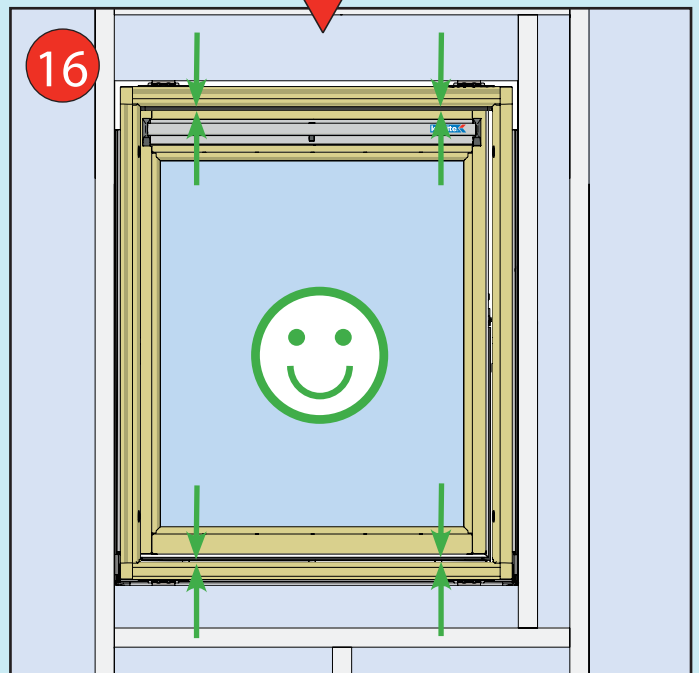

- ✓ Integrated Thermal Collar
- ✓ Recessed Fit as Standard
- ✓ Unique Flick Fit Installation

000mm x 000mm

00kg

00°-00°

CE

0- 45mm

0 - 90mm

Z = 100mm

Z = 120mm-140mm

17

4x 30mm

3x 30mm

L = 1400mm
L = 1600mm

18

19

~3°

Max. 500mm

33

34

35