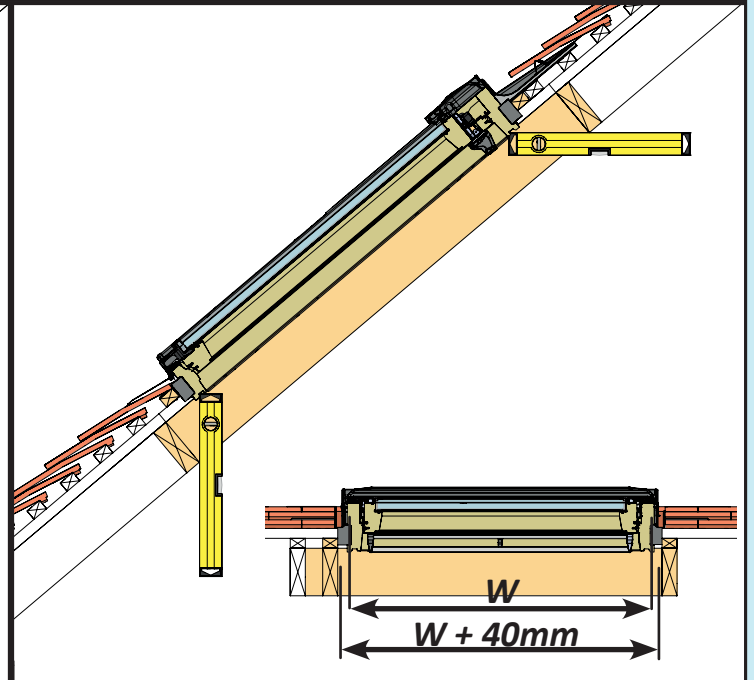

- ✓ Integrated Thermal Collar
- ✓ Recessed Fit as Standard
- ✓ Unique Flick Fit Installation

000mm x 000mm

00kg

00°-00°

CE

0- 45mm

0 - 90mm

Z = 100mm

Z = 120mm-140mm

17

4x 30mm

3x 30mm

L = 1400mm
L = 1600mm

18

19

~3°

Max. 500mm

33

34

35