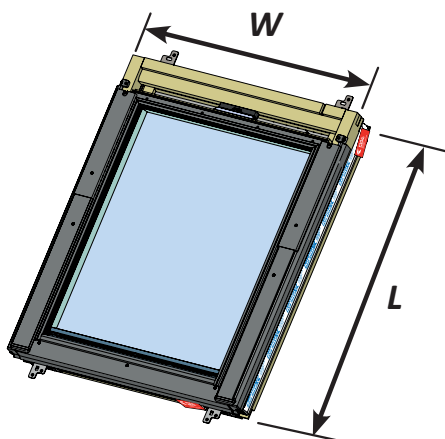

- ✓ Integrated Thermal Collar
- ✓ Recessed Fit as Standard
- ✓ Unique Flick Fit Installation

000mm x 000mm

00kg

00°-00°

CE

0- 45mm

0 - 90mm

Z = 100mm

Z = 120mm-140mm

17

4x 30mm

3x 30mm

L = 1400mm
L = 1600mm

18

19

~3°

Max. 500mm

33

34

35