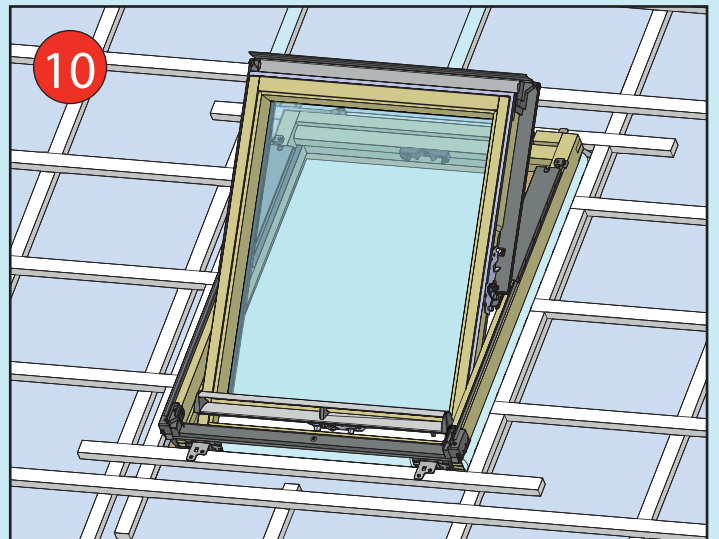

- ✓ Integrated Thermal Collar
- ✓ Recessed Fit as Standard
- ✓ Unique Flick Fit Installation

000mm x 000mm

00kg

00°-00°

CE

0- 45mm

0 - 90mm

Z = 100mm

Z = 120mm-140mm

17

4x 30mm

3x 30mm

L = 1400mm
L = 1600mm

18

19

~3°