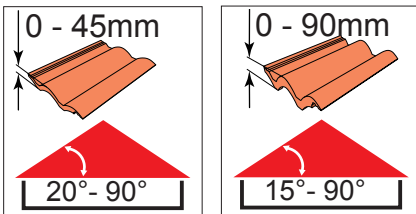

- ✓ Integrated Thermal Collar
- ✓ Recessed Fit as Standard
- ✓ Unique Flick Fit Installation

000mm x 000mm

00kg

00°-00°

CE

0- 45mm

0 - 90mm

Z = 100mm

Z = 120mm-140mm

17

4x 30mm

3x 30mm

L = 1400mm
L = 1600mm

18

19

~3°