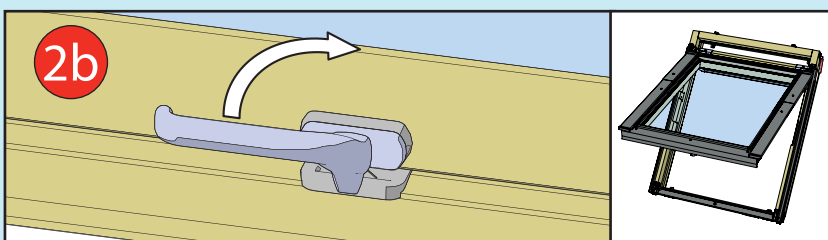

- ✓ Integrated Thermal Collar
- ✓ Recessed Fit as Standard
- ✓ Unique Flick Fit Installation

000mm x 000mm

00kg

00°-00°

CE

0- 45mm

0 - 90mm

Z = 100mm

Z = 120mm-140mm

17

4x 30mm

3x 30mm

L = 1400mm
L = 1600mm

18

19

~3°