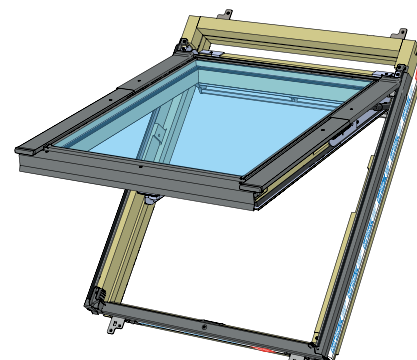

- ✓ Integrated Thermal Collar
- ✓ Recessed Fit as Standard
- ✓ Unique Flick Fit Installation

000mm x 000mm

00kg

00°-00°

CE

0- 45mm

0 - 90mm

Z = 100mm

Z = 120mm-140mm

17

4x 30mm

3x 30mm

L = 1400mm
L = 1600mm

18

19

~3°