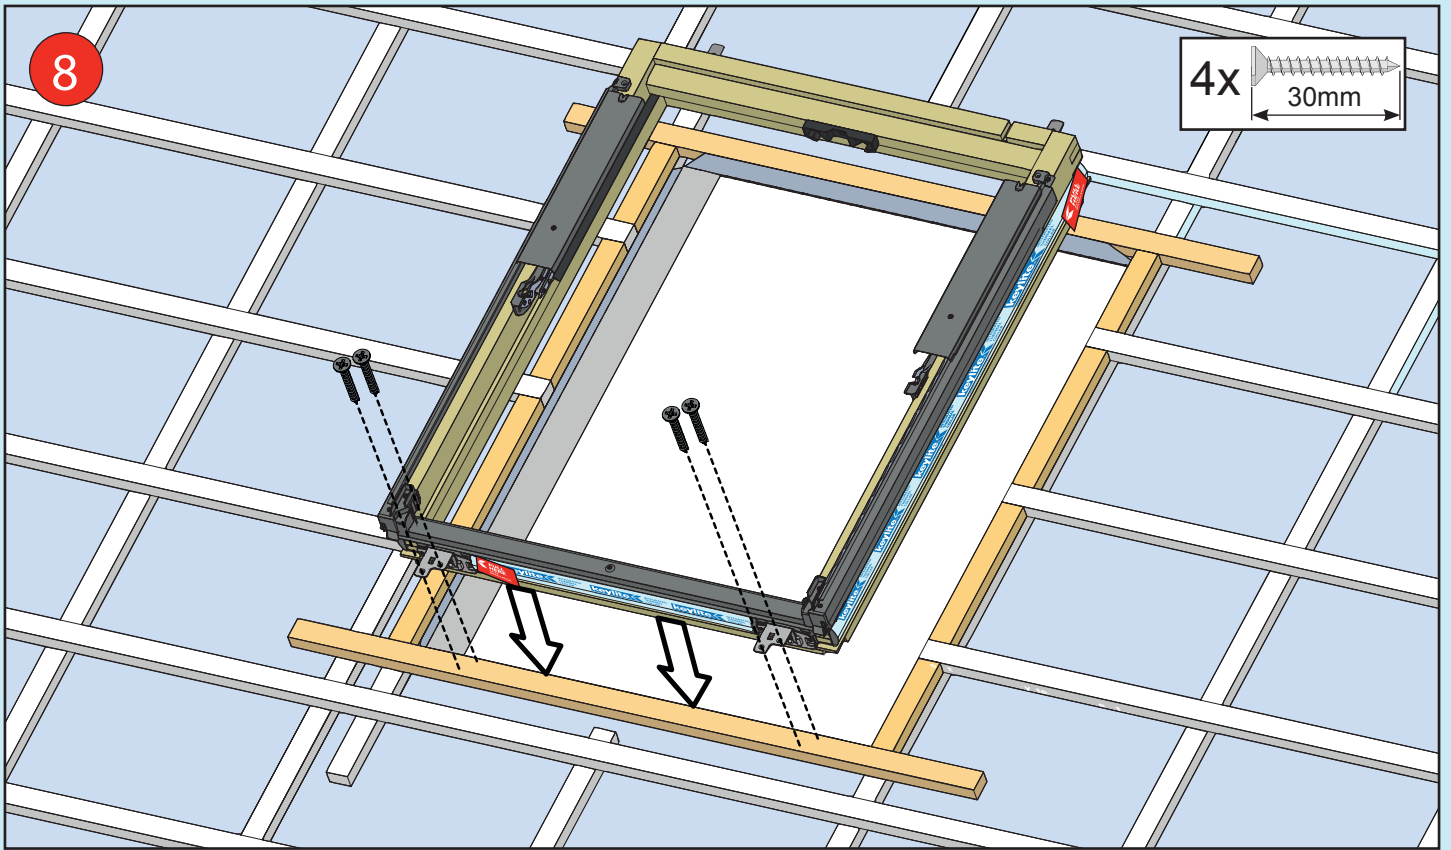

- ✓ Integrated Thermal Collar
- ✓ Recessed Fit as Standard
- ✓ Unique Flick Fit Installation

000mm x 000mm

00kg

00°-00°

CE

0- 45mm

0 - 90mm

Z = 100mm

Z = 120mm-140mm

17

4x 30mm

3x 30mm

L = 1400mm
L = 1600mm

18

19

~3°

Max. 500mm

33

34

35