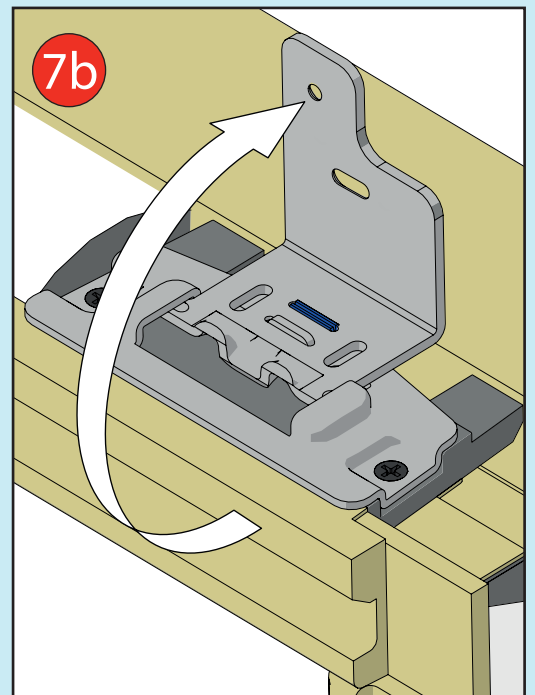

- ✓ Integrated Thermal Collar
- ✓ Recessed Fit as Standard
- ✓ Unique Flick Fit Installation

000mm x 000mm

00kg

00°-00°

CE

0- 45mm

0 - 90mm

Z = 100mm

Z = 120mm-140mm

17

4x 30mm

3x 30mm

L = 1400mm
L = 1600mm

18

19

~3°