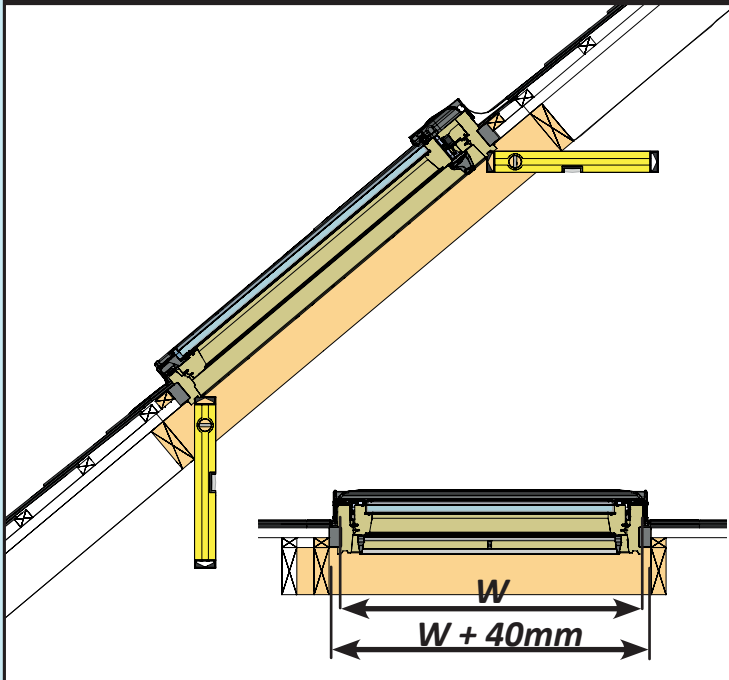

- ✓ Integrated Thermal Collar
- ✓ Recessed Fit as Standard
- ✓ Unique Flick Fit Installation

000mm x 000mm

00kg

00°-00°

CE

0- 45mm

0 - 90mm

Z = 100mm

Z = 120mm-140mm

17

4x 30mm

3x 30mm

L = 1400mm
L = 1600mm

18

19

~3°

Max. 500mm

33

34

35