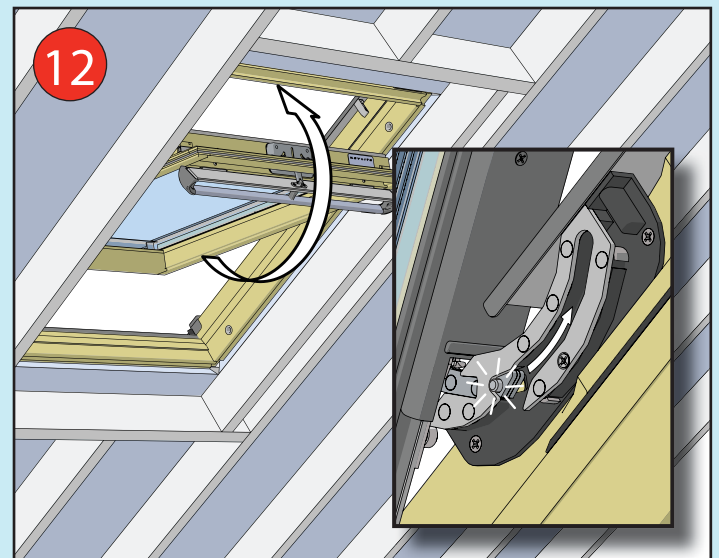

- ✓ Integrated Thermal Collar
- ✓ Recessed Fit as Standard
- ✓ Unique Flick Fit Installation

000mm x 000mm

00kg

00°-00°

CE

0- 45mm

0 - 90mm

Z = 100mm

Z = 120mm-140mm

17

4x 30mm

3x 30mm

L = 1400mm
L = 1600mm

18

19

~3°