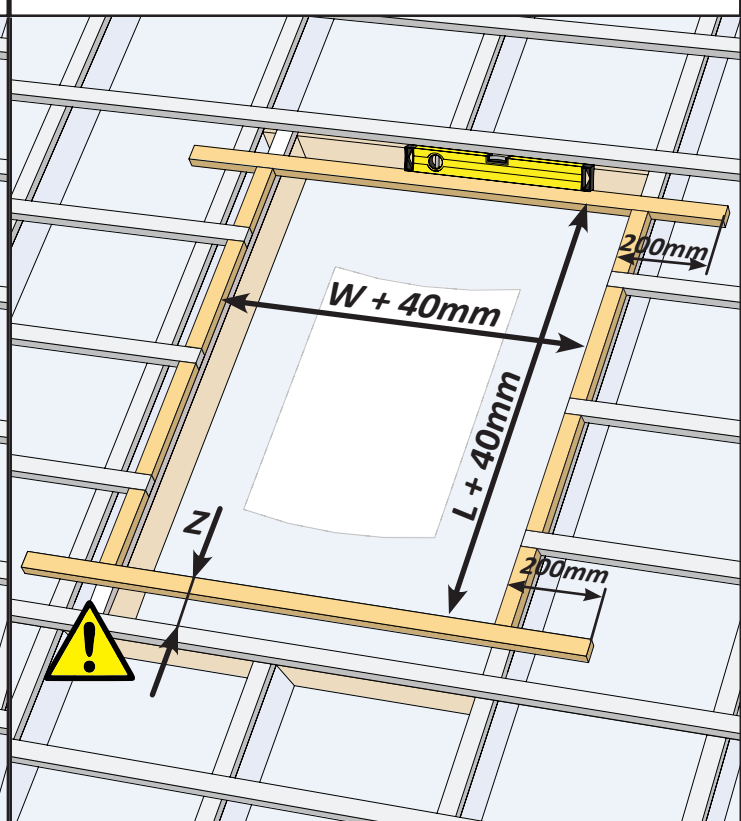

- ✓ Integrated Thermal Collar
- ✓ Recessed Fit as Standard
- ✓ Unique Flick Fit Installation

000mm x 000mm

00kg

00°-00°

CE

0- 45mm

0 - 90mm

Z = 100mm

Z = 120mm-140mm

17

4x 30mm

3x 30mm

L = 1400mm
L = 1600mm

18

19

~3°

Max. 500mm

33

34

35