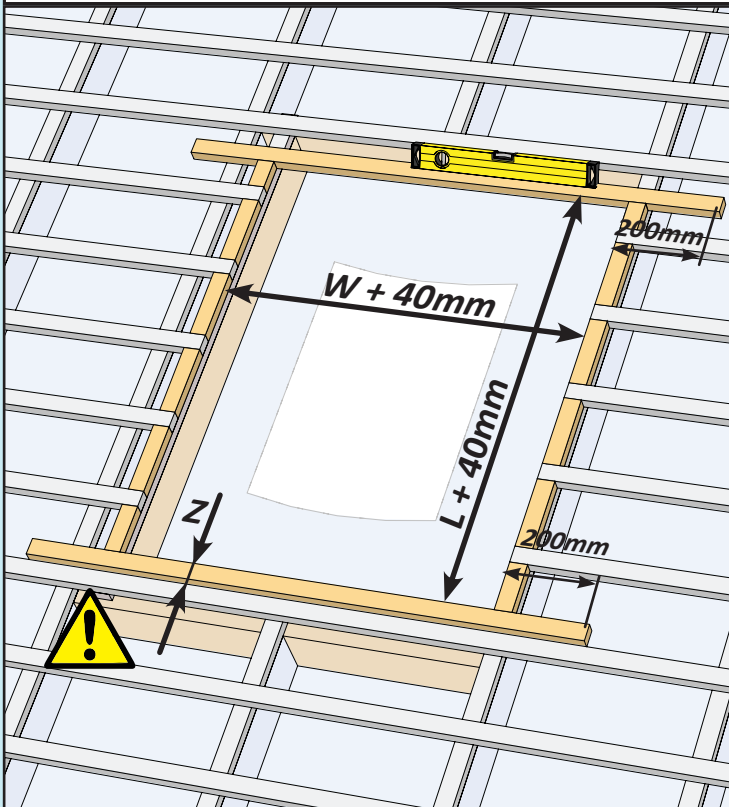

- ✓ Integrated Thermal Collar
- ✓ Recessed Fit as Standard
- ✓ Unique Flick Fit Installation

000mm x 000mm

00kg

00°-00°

CE

0- 45mm

0 - 90mm

Z = 100mm

Z = 120mm-140mm

17

4x 30mm

3x 30mm

L = 1400mm
L = 1600mm

18

19

~3°

Max. 500mm

33

34

35