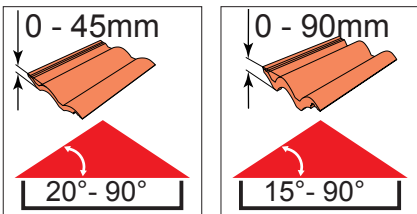

- ✓ Integrated Thermal Collar
- ✓ Recessed Fit as Standard
- ✓ Unique Flick Fit Installation

000mm x 000mm

00kg

00°-00°

CE

0- 45mm

0 - 90mm

Z = 100mm

Z = 120mm-140mm

17

4x 30mm

3x 30mm

L = 1400mm
L = 1600mm

18

19

~3°