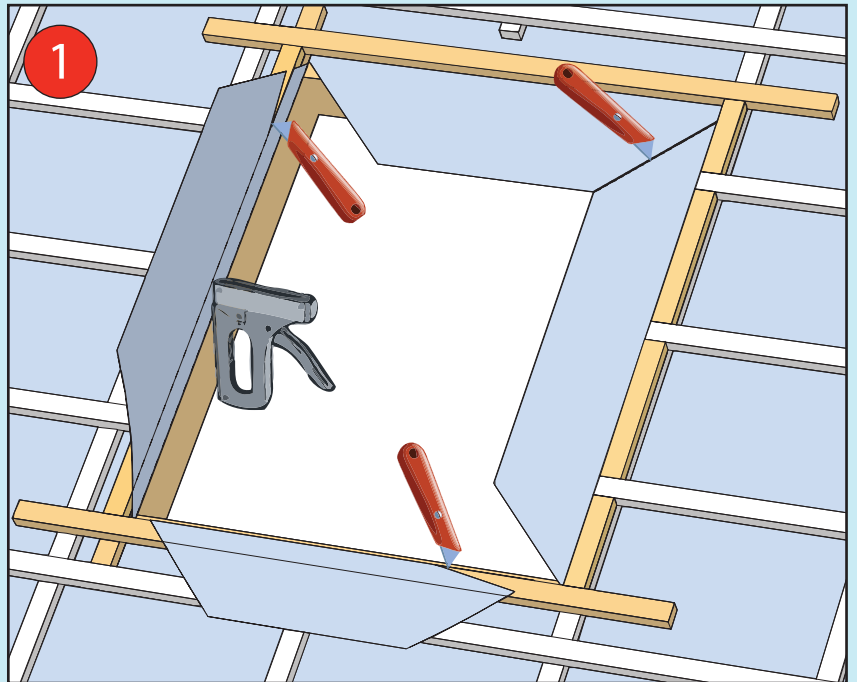

- ✓ Integrated Thermal Collar
- ✓ Recessed Fit as Standard
- ✓ Unique Flick Fit Installation

000mm x 000mm

00kg

00°-00°

CE

0- 45mm

0 - 90mm

Z = 100mm

Z = 120mm-140mm

17

4x 30mm

3x 30mm

L = 1400mm
L = 1600mm

18

19

~3°