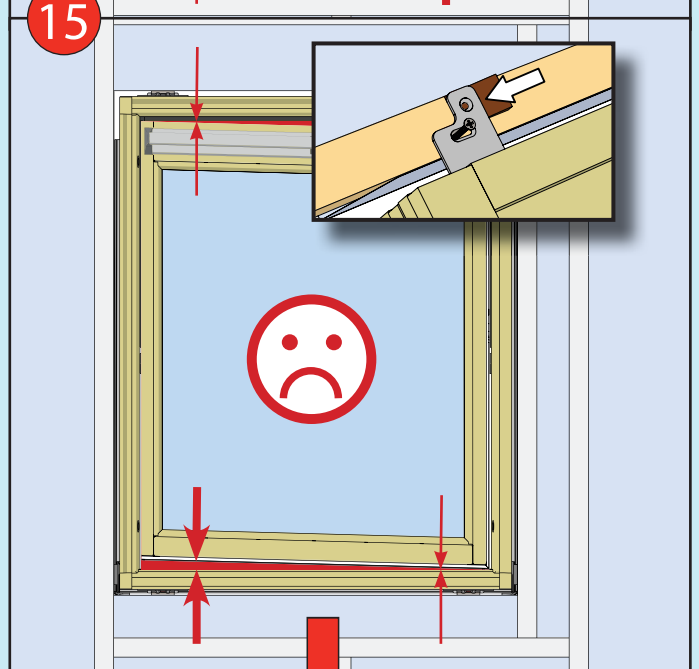

- ✓ Integrated Thermal Collar
- ✓ Recessed Fit as Standard
- ✓ Unique Flick Fit Installation

000mm x 000mm

00kg

00°-00°

CE

0- 45mm

0 - 90mm

Z = 100mm

Z = 120mm-140mm

17

4x 30mm

3x 30mm

L = 1400mm
L = 1600mm

18

19

~3°