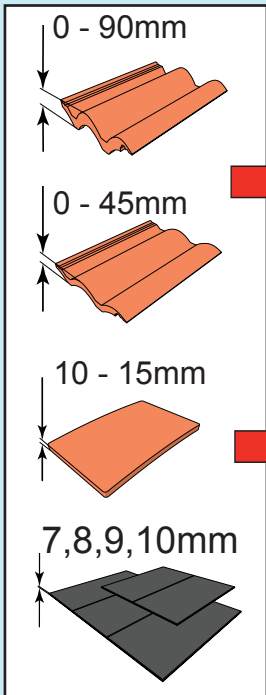

- ✓ Integrated Thermal Collar
- ✓ Recessed Fit as Standard
- ✓ Unique Flick Fit Installation

000mm x 000mm

00kg

00°-00°

CE

0- 45mm

0 - 90mm

Z = 100mm

Z = 120mm-140mm

17

4x 30mm

3x 30mm

L = 1400mm
L = 1600mm

18

19

~3°

Max. 500mm

33

34

35