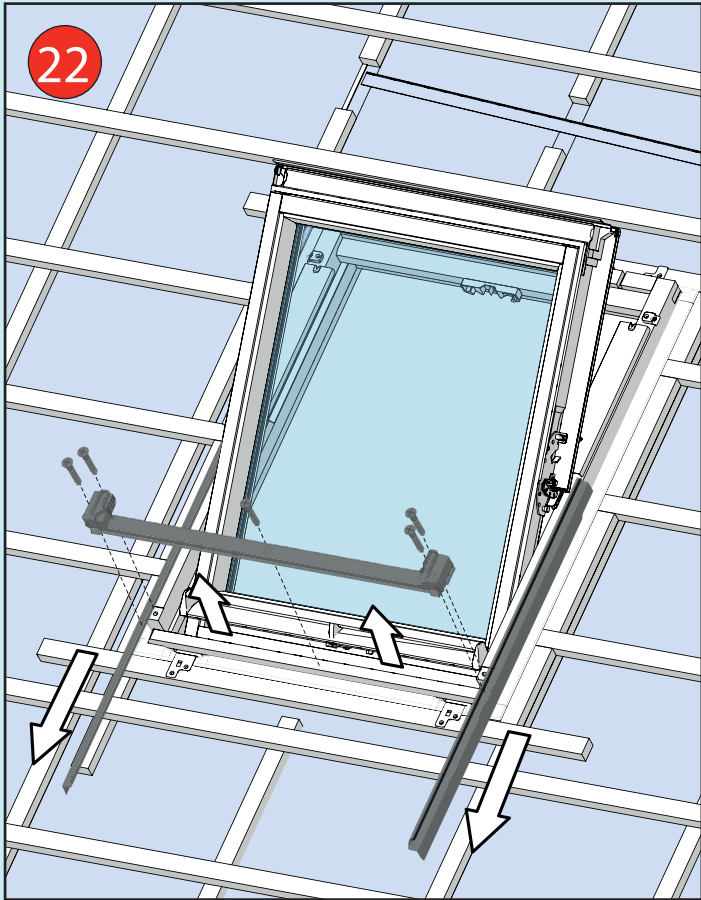

- ✓ Integrated Thermal Collar
- ✓ Recessed Fit as Standard
- ✓ Unique Flick Fit Installation

000mm x 000mm

00kg

00°-00°

CE

0- 45mm

0 - 90mm

Z = 100mm

Z = 120mm-140mm

17

4x 30mm

3x 30mm

L = 1400mm
L = 1600mm

18

19

~3°

Max. 500mm

33

34

35