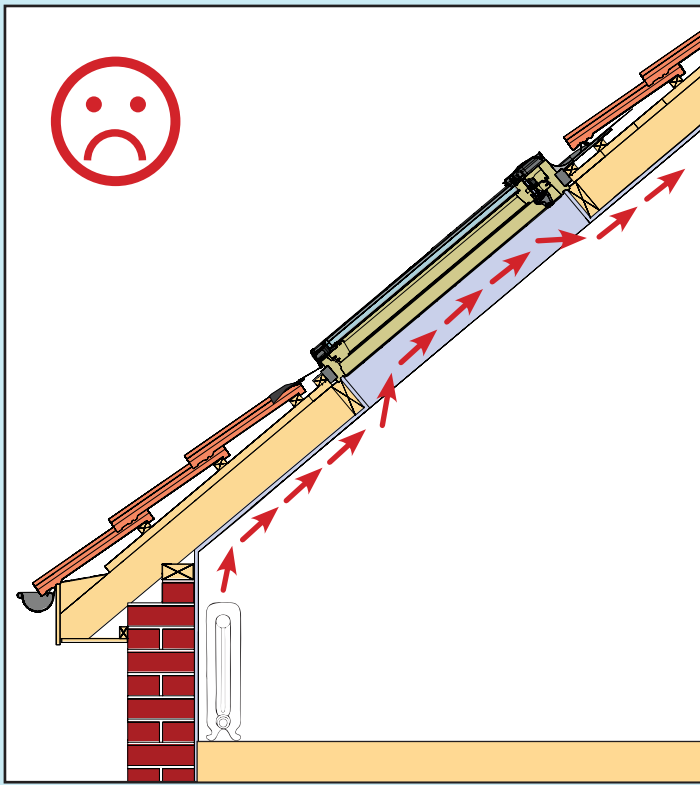

- ✓ Integrated Thermal Collar
- ✓ Recessed Fit as Standard
- ✓ Unique Flick Fit Installation

000mm x 000mm

00kg

00°-00°

CE

0- 45mm

0 - 90mm

Z = 100mm

Z = 120mm-140mm

17

4x 30mm

3x 30mm

L = 1400mm
L = 1600mm

18

19

~3°