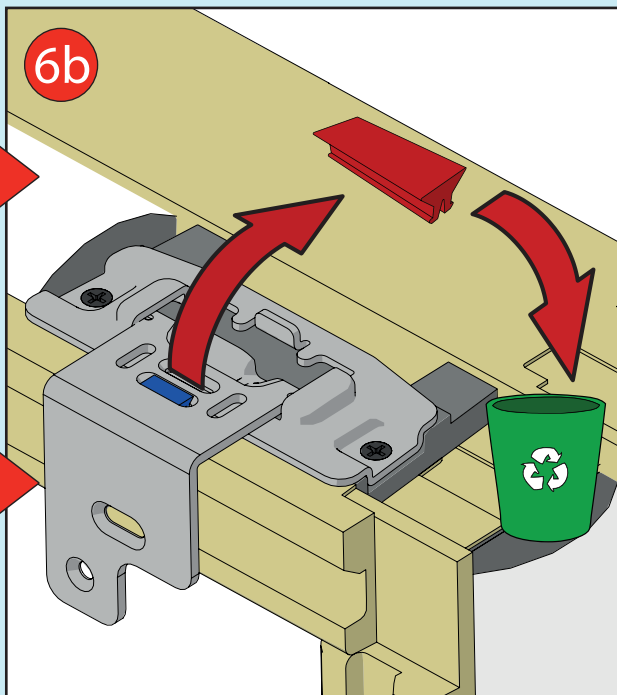

- ✓ Integrated Thermal Collar
- ✓ Recessed Fit as Standard
- ✓ Unique Flick Fit Installation

000mm x 000mm

00kg

00°-00°

CE

0- 45mm

0 - 90mm

Z = 100mm

Z = 120mm-140mm

17

4x 30mm

3x 30mm

L = 1400mm
L = 1600mm

18

19

~3°