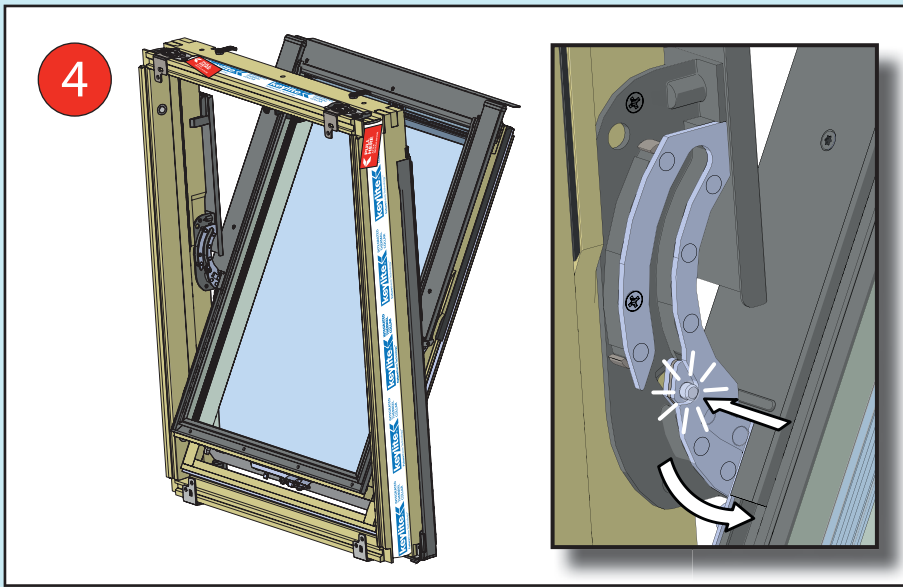

- ✓ Integrated Thermal Collar
- ✓ Recessed Fit as Standard
- ✓ Unique Flick Fit Installation

000mm x 000mm

00kg

00°-00°

CE

0- 45mm

0 - 90mm

Z = 100mm

Z = 120mm-140mm

17

4x 30mm

3x 30mm

L = 1400mm
L = 1600mm

18

19

~3°