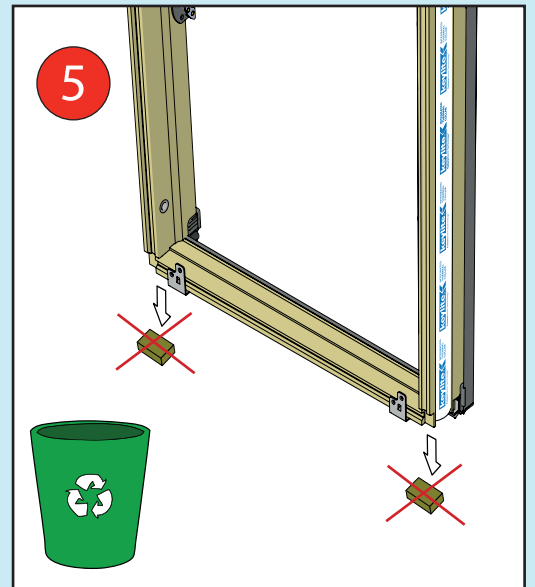

- ✓ Integrated Thermal Collar
- ✓ Recessed Fit as Standard
- ✓ Unique Flick Fit Installation

000mm x 000mm

00kg

00°-00°

CE

0- 45mm

0 - 90mm

Z = 100mm

Z = 120mm-140mm

17

4x 30mm

3x 30mm

L = 1400mm
L = 1600mm

18

19

~3°