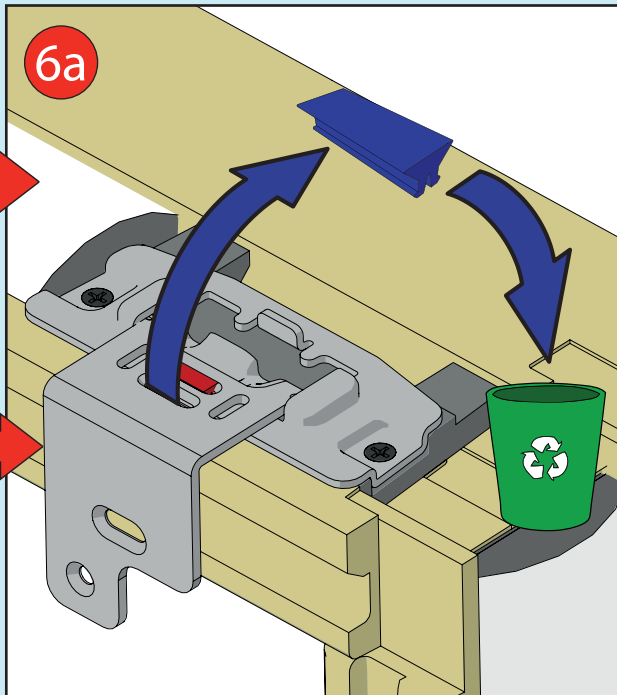

- ✓ Integrated Thermal Collar
- ✓ Recessed Fit as Standard
- ✓ Unique Flick Fit Installation

000mm x 000mm

00kg

00°-00°

CE

0- 45mm

0 - 90mm

Z = 100mm

Z = 120mm-140mm

17

4x 30mm

3x 30mm

L = 1400mm
L = 1600mm

18

19

~3°