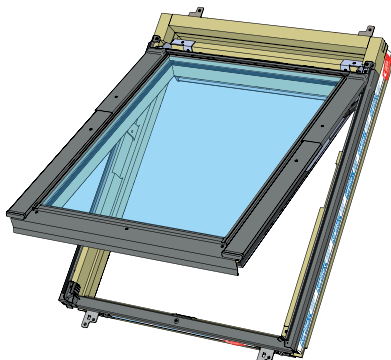

- ✓ Integrated Thermal Collar
- ✓ Recessed Fit as Standard
- ✓ Unique Flick Fit Installation

000mm x 000mm

00kg

00°-00°

CE

0- 45mm

0 - 90mm

Z = 100mm

Z = 120mm-140mm

17

4x 30mm

3x 30mm

L = 1400mm
L = 1600mm

18

19

~3°

Max. 500mm

33

34

35