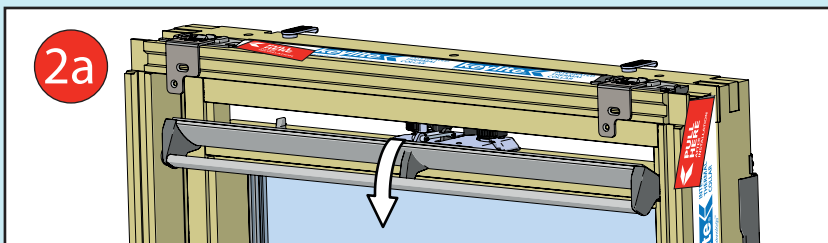

- ✓ Integrated Thermal Collar
- ✓ Recessed Fit as Standard
- ✓ Unique Flick Fit Installation

000mm x 000mm

00kg

00°-00°

CE

0- 45mm

0 - 90mm

Z = 100mm

Z = 120mm-140mm

17

4x 30mm

3x 30mm

L = 1400mm
L = 1600mm

18

19

~3°