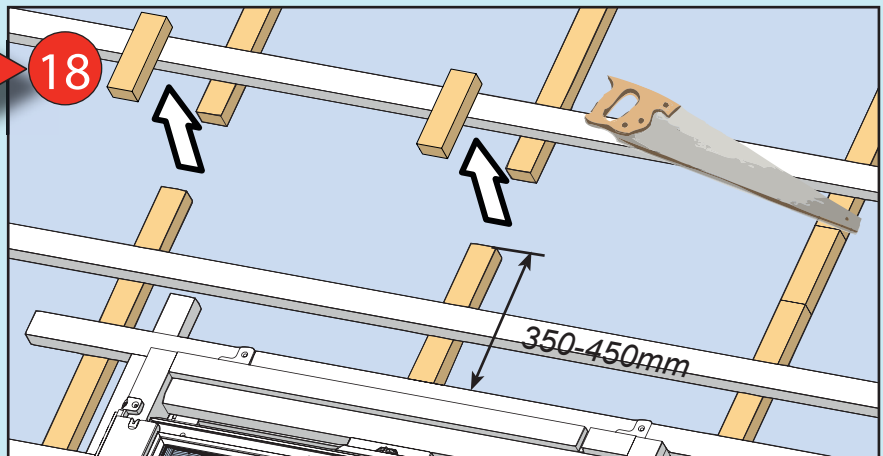

- ✓ Integrated Thermal Collar
- ✓ Recessed Fit as Standard
- ✓ Unique Flick Fit Installation

000mm x 000mm

00kg

00°-00°

CE

0- 45mm

0 - 90mm

Z = 100mm

Z = 120mm-140mm

17

4x 30mm

3x 30mm

L = 1400mm
L = 1600mm

18

19

~3°

Max. 500mm

33

34

35