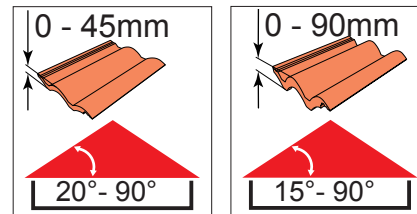

- ✓ Integrated Thermal Collar
- ✓ Recessed Fit as Standard
- ✓ Unique Flick Fit Installation

000mm x 000mm

00kg

00°-00°

CE

0- 45mm

0 - 90mm

Z = 100mm

Z = 120mm-140mm

17

4x 30mm

3x 30mm

L = 1400mm
L = 1600mm

18

19

~3°

Max. 500mm

33

34

35