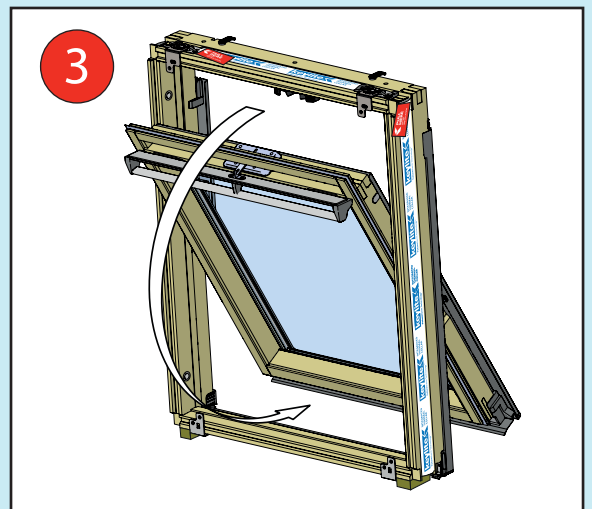

- ✓ Integrated Thermal Collar
- ✓ Recessed Fit as Standard
- ✓ Unique Flick Fit Installation

000mm x 000mm

00kg

00°-00°

CE

0- 45mm

0 - 90mm

Z = 100mm

Z = 120mm-140mm

17

4x 30mm

3x 30mm

L = 1400mm
L = 1600mm

18

19

~3°