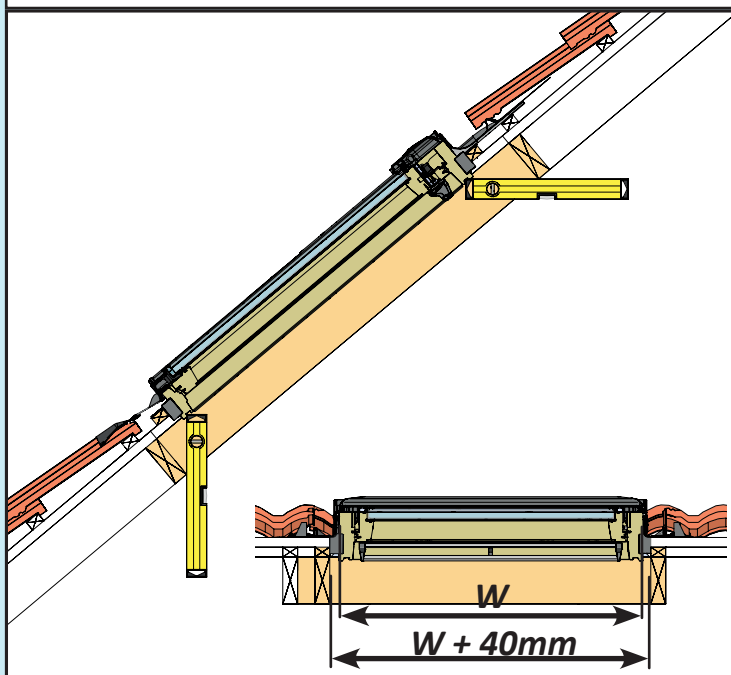

- ✓ Integrated Thermal Collar
- ✓ Recessed Fit as Standard
- ✓ Unique Flick Fit Installation

000mm x 000mm

00kg

00°-00°

CE

0- 45mm

0 - 90mm

Z = 100mm

Z = 120mm-140mm

17

4x 30mm

3x 30mm

L = 1400mm
L = 1600mm

18

19

~3°

Max. 500mm

33

34

35