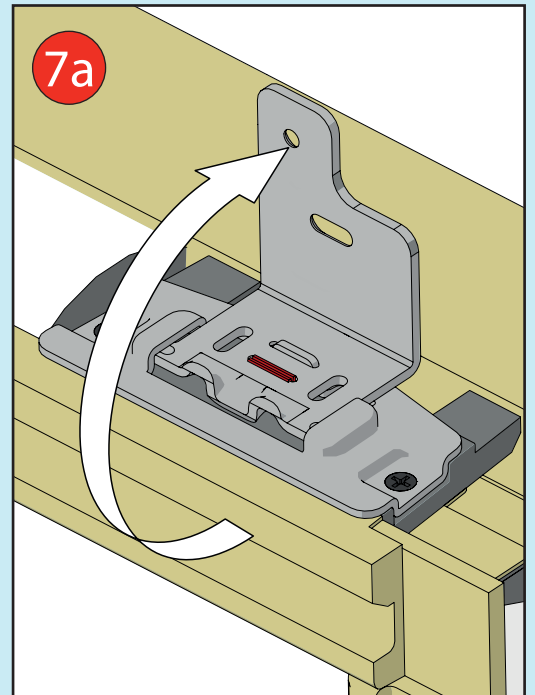

- ✓ Integrated Thermal Collar
- ✓ Recessed Fit as Standard
- ✓ Unique Flick Fit Installation

000mm x 000mm

00kg

00°-00°

CE

0- 45mm

0 - 90mm

Z = 100mm

Z = 120mm-140mm

17

4x 30mm

3x 30mm

L = 1400mm
L = 1600mm

18

19

~3°