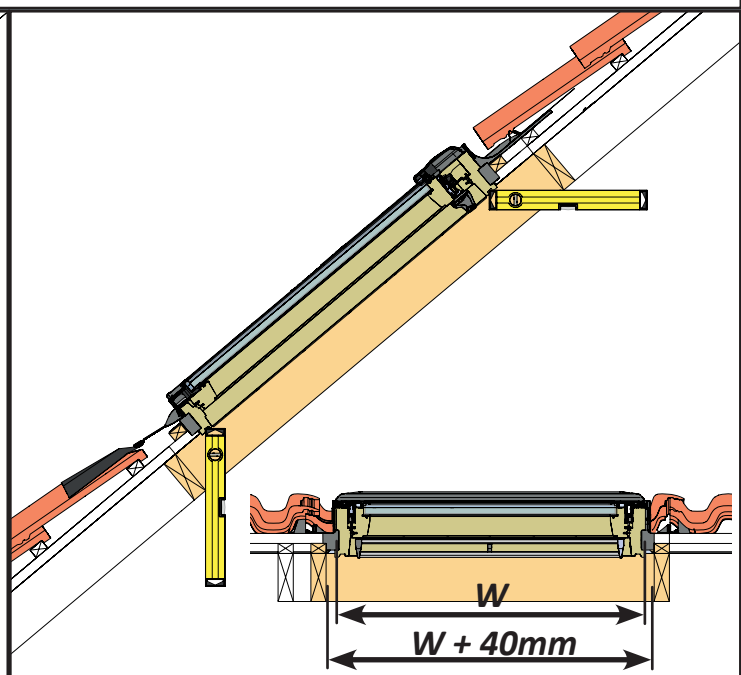

- ✓ Integrated Thermal Collar
- ✓ Recessed Fit as Standard
- ✓ Unique Flick Fit Installation

000mm x 000mm

00kg

00°-00°

CE

0- 45mm

0 - 90mm

Z = 100mm

Z = 120mm-140mm

17

4x 30mm

3x 30mm

L = 1400mm
L = 1600mm

18

19

~3°

Max. 500mm

33

34

35