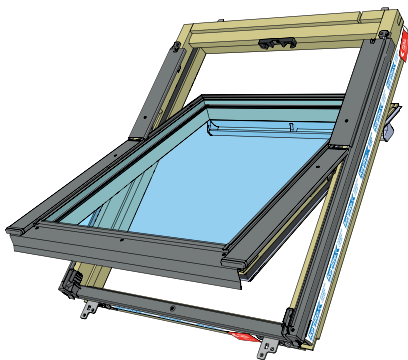

- ✓ Integrated Thermal Collar
- ✓ Recessed Fit as Standard
- ✓ Unique Flick Fit Installation

000mm x 000mm

00kg

00°-00°

CE

0- 45mm

0 - 90mm

Z = 100mm

Z = 120mm-140mm

17

4x 30mm

3x 30mm

L = 1400mm
L = 1600mm

18

19

~3°