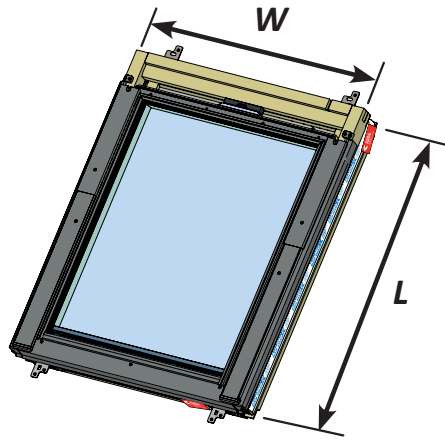

- ✓ Integrated Thermal Collar
- ✓ Recessed Fit as Standard
- ✓ Unique Flick Fit Installation

000mm x 000mm

00kg

00°-00°

CE

0- 45mm

0 - 90mm

Z = 100mm

Z = 120mm-140mm

17

4x 30mm

3x 30mm

L = 1400mm
L = 1600mm

18

19

~3°

Max. 500mm

33

34

35