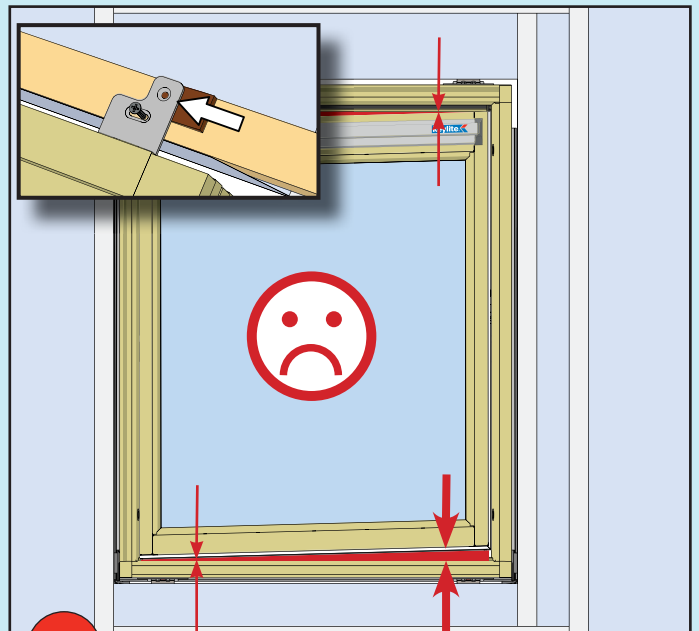

- ✓ Integrated Thermal Collar
- ✓ Recessed Fit as Standard
- ✓ Unique Flick Fit Installation

000mm x 000mm

00kg

00°-00°

CE

0- 45mm

0 - 90mm

Z = 100mm

Z = 120mm-140mm

17

4x 30mm

3x 30mm

L = 1400mm
L = 1600mm

18

19

~3°