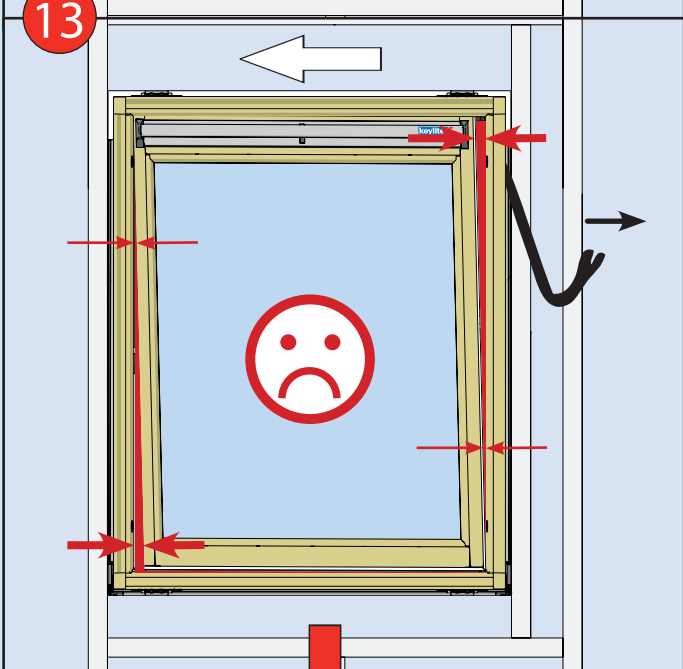

- ✓ Integrated Thermal Collar
- ✓ Recessed Fit as Standard
- ✓ Unique Flick Fit Installation

000mm x 000mm

00kg

00°-00°

CE

0- 45mm

0 - 90mm

Z = 100mm

Z = 120mm-140mm

17

4x 30mm

3x 30mm

L = 1400mm
L = 1600mm

18

19

~3°