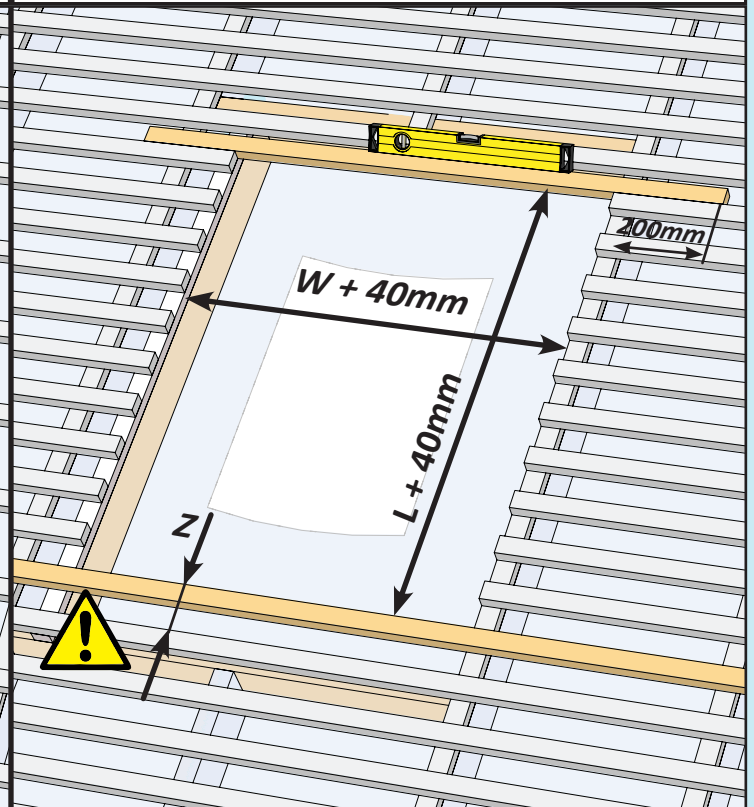

- ✓ Integrated Thermal Collar
- ✓ Recessed Fit as Standard
- ✓ Unique Flick Fit Installation

000mm x 000mm

00kg

00°-00°

CE

0- 45mm

0 - 90mm

Z = 100mm

Z = 120mm-140mm

17

4x 30mm

3x 30mm

L = 1400mm
L = 1600mm

18

19

~3°

Max. 500mm

33

34

35