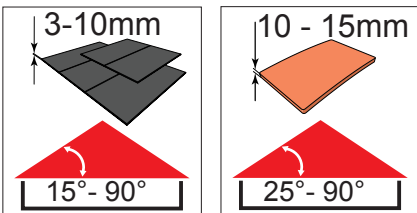

- ✓ Integrated Thermal Collar
- ✓ Recessed Fit as Standard
- ✓ Unique Flick Fit Installation

000mm x 000mm

00kg

00°-00°

CE

0- 45mm

0 - 90mm

Z = 100mm

Z = 120mm-140mm

17

4x 30mm

3x 30mm

L = 1400mm
L = 1600mm

18

19

~3°

Max. 500mm

33

34

35