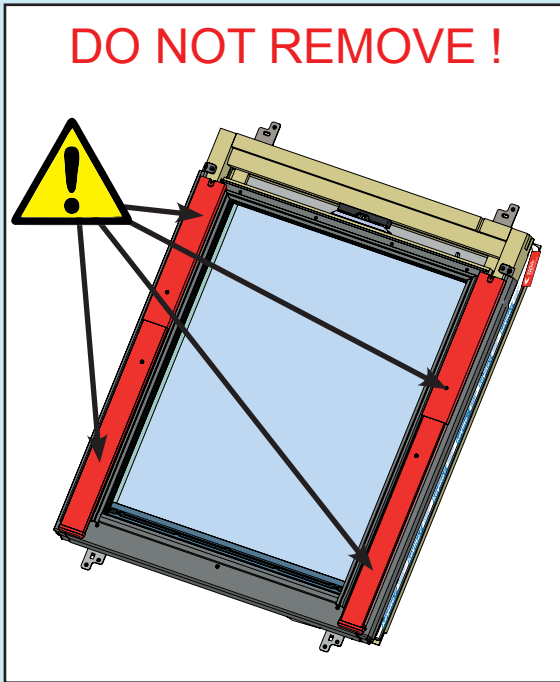

- ✓ Integrated Thermal Collar
- ✓ Recessed Fit as Standard
- ✓ Unique Flick Fit Installation

000mm x 000mm

00kg

00°-00°

CE

0- 45mm

0 - 90mm

Z = 100mm

Z = 120mm-140mm

17

4x 30mm

3x 30mm

L = 1400mm
L = 1600mm

18

19

~3°