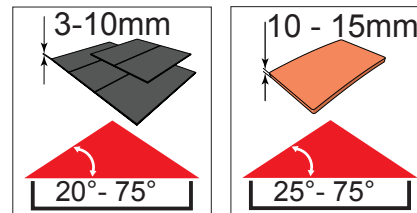

- ✓ Integrated Thermal Collar
- ✓ Recessed Fit as Standard
- ✓ Unique Flick Fit Installation

000mm x 000mm

00kg

00°-00°

CE

0- 45mm

0 - 90mm

Z = 100mm

Z = 120mm-140mm

17

4x 30mm

3x 30mm

L = 1400mm
L = 1600mm

18

19

~3°

Max. 500mm

33

34

35