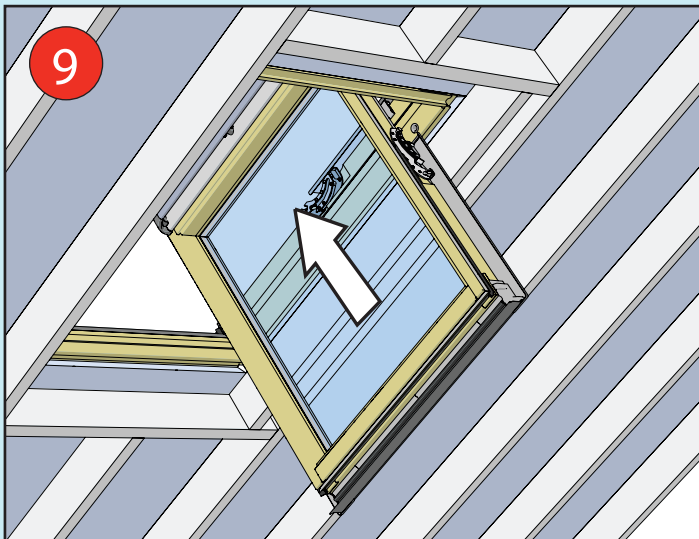

- ✓ Integrated Thermal Collar
- ✓ Recessed Fit as Standard
- ✓ Unique Flick Fit Installation

000mm x 000mm

00kg

00°-00°

CE

0- 45mm

0 - 90mm

Z = 100mm

Z = 120mm-140mm

17

4x 30mm

3x 30mm

L = 1400mm
L = 1600mm

18

19

~3°