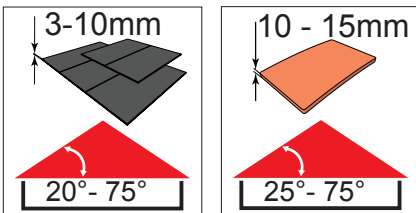

- ✓ Integrated Thermal Collar
- ✓ Recessed Fit as Standard
- ✓ Unique Flick Fit Installation

000mm x 000mm

00kg

00°-00°

CE

0- 45mm

0 - 90mm

Z = 100mm

Z = 120mm-140mm

17

4x 30mm

3x 30mm

L = 1400mm
L = 1600mm

18

19

~3°

Max. 500mm

33

34

35