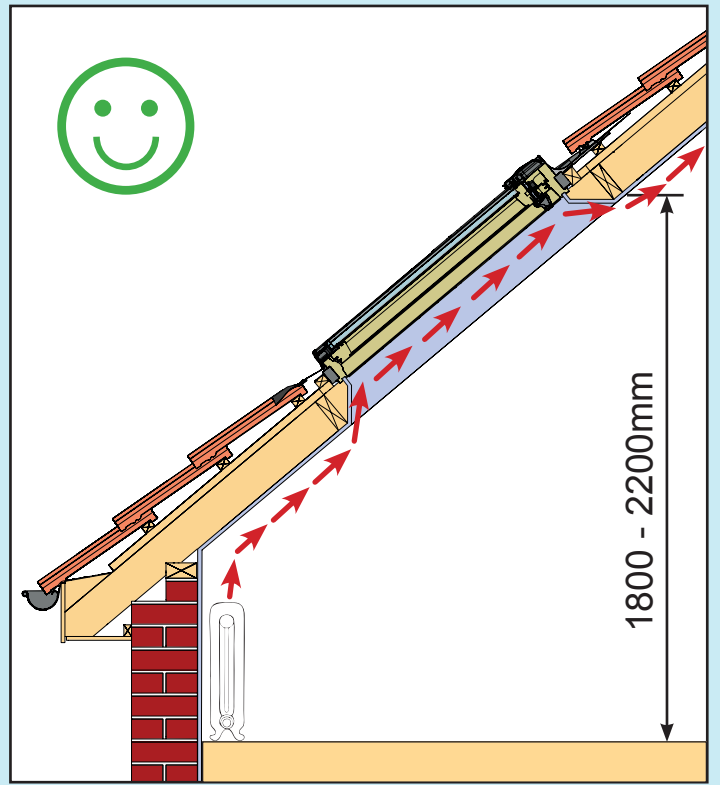

- ✓ Integrated Thermal Collar
- ✓ Recessed Fit as Standard
- ✓ Unique Flick Fit Installation

000mm x 000mm

00kg

00°-00°

CE

0- 45mm

0 - 90mm

Z = 100mm

Z = 120mm-140mm

17

4x 30mm

3x 30mm

L = 1400mm
L = 1600mm

18

19

~3°